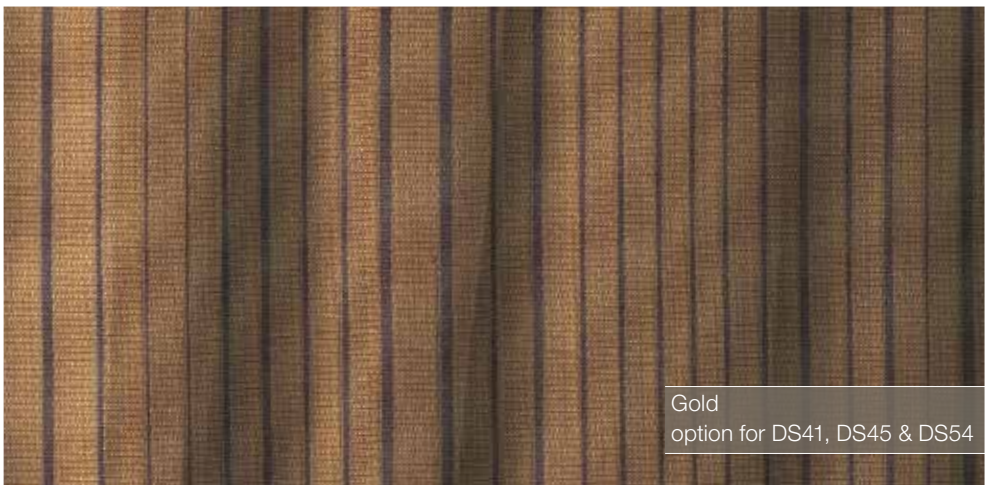

carpet

optional
interior

White
option for DS41, DS45 & DS54

Cream
option for DS41, DS45 & DS54

Gold
option for DS41, DS45 & DS54

Red
option for DS41, DS45 & DS54

curtains Elvis

optional
interior