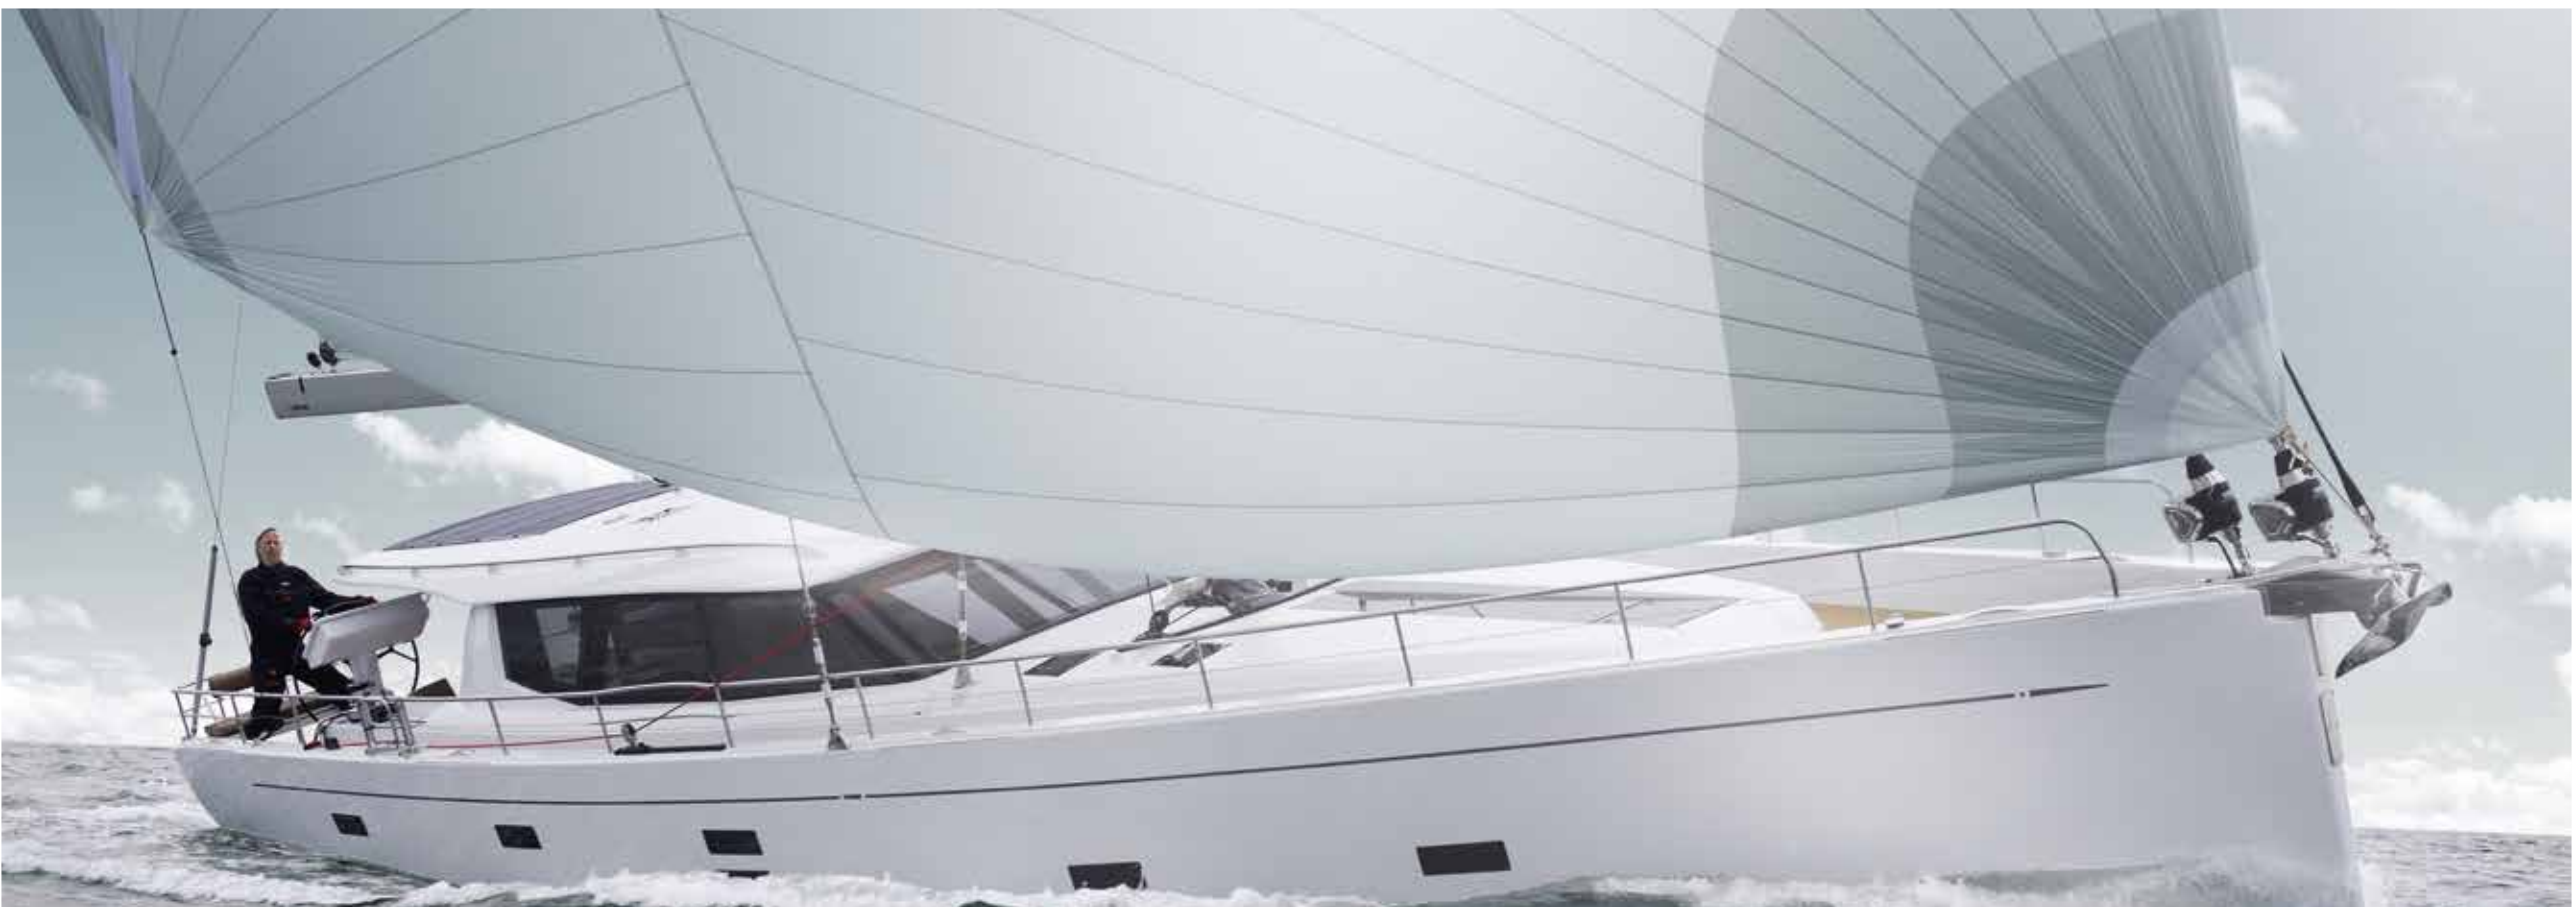

gennaker

optional
exterior