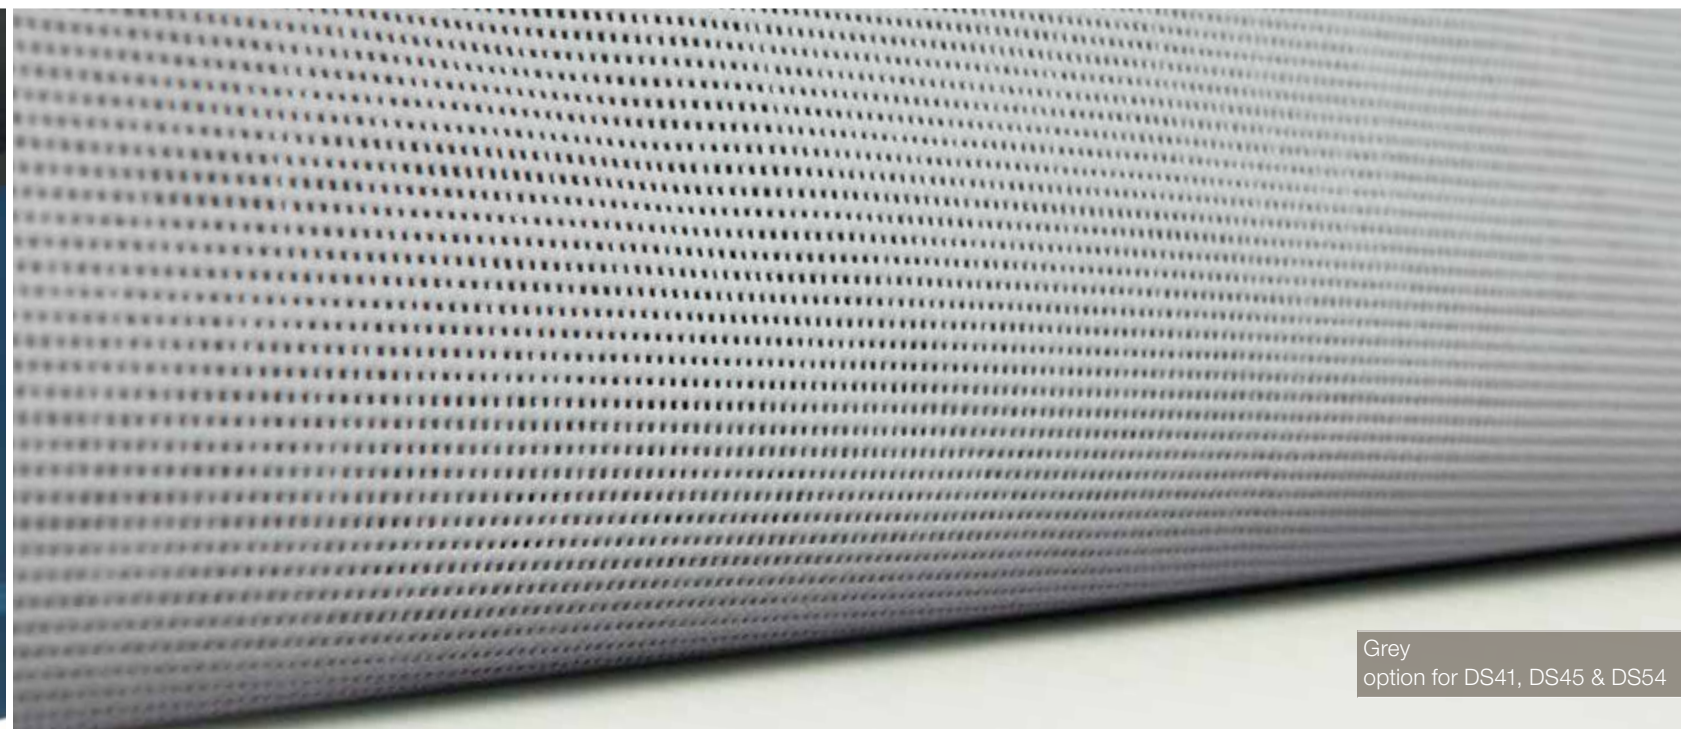

Synthetic teak – Teak white

Synthetic teak – Weathered white

Teak black

synthetic teak or teak

optional
exterior

gennaker

optional
exterior

Grey
option for DS41, DS45 & DS54