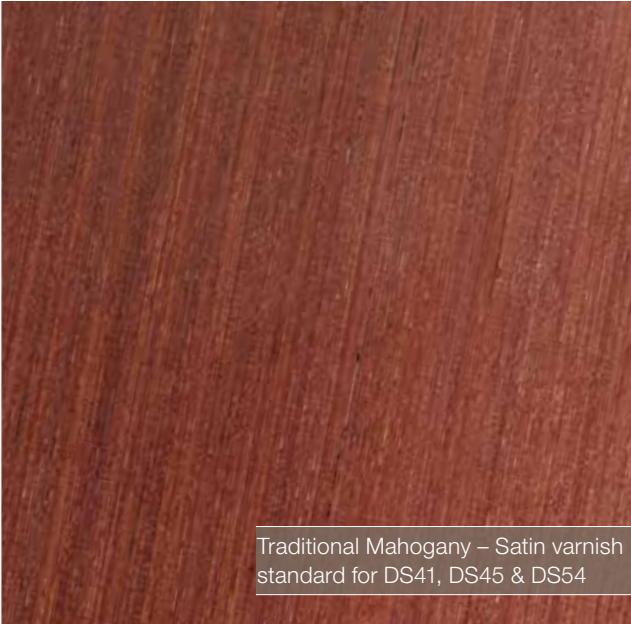

Clay
option

Dark mud
option

Basalt
option

Dark brown
option

upholstery Yorkshire Leather

optional
interior

Traditional Mahogany – Satin varnish
standard for DS41, DS45 & DS54

Traditional Mahogany – High gloss varnish
option for DS41

Golden oak
option

Teak
standard for AC41
option for DS41, DS45 & DS54

furniture

Marine optimized real wood veneer from ALPI.

interior

New zealand acacia
standard for DS41, DS45 & DS54

Traditional stripes
standard for AC41