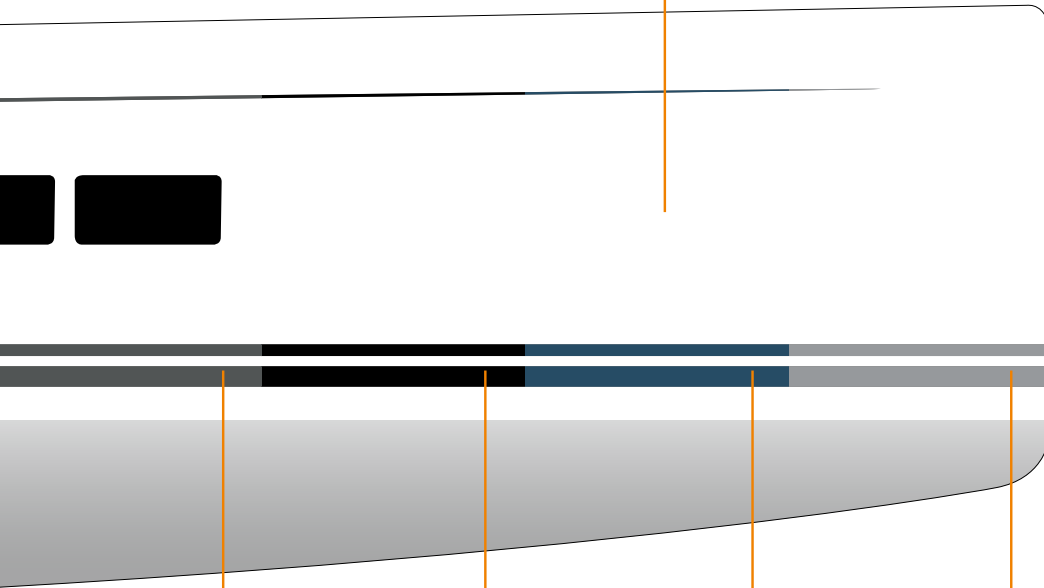

HULL

WATER- & COVERLINE

Signal White
RAL 9003
Standard

GELCOAT HULL

~315 – ~588

Grey
RAL 7040
Option

Dark Grey
RAL 7043
Standard

Black
RAL 9011
Option