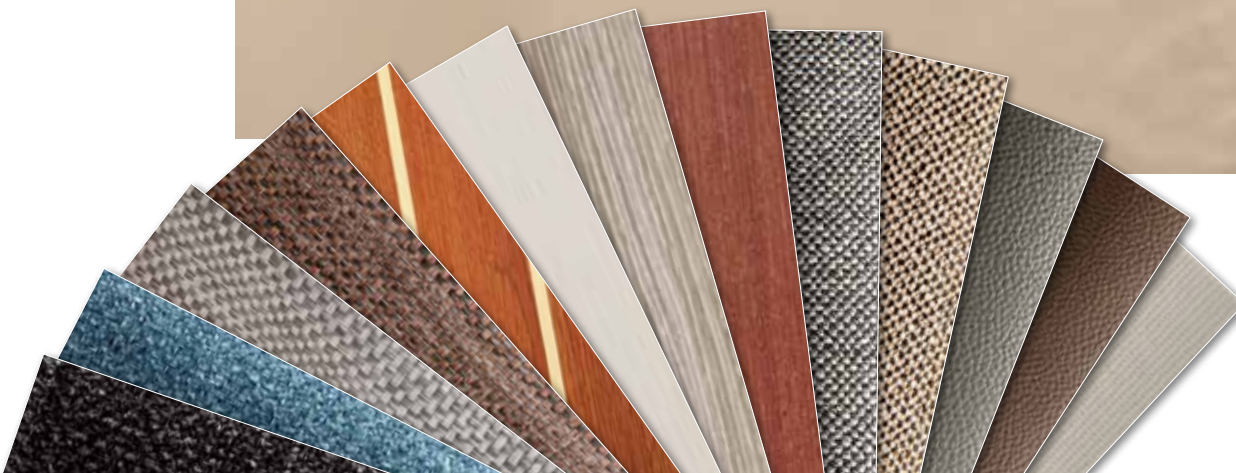

ONE

CHOOSE

ABSOLUTELY UNIQUE YACHT

You won't find any production yacht more customisable than a Hanse. Thanks to the wide range of upholstery, furniture wood and carpets, we offer thousands of individual furnishing arrangements. A wide choice like this is unique in the market.