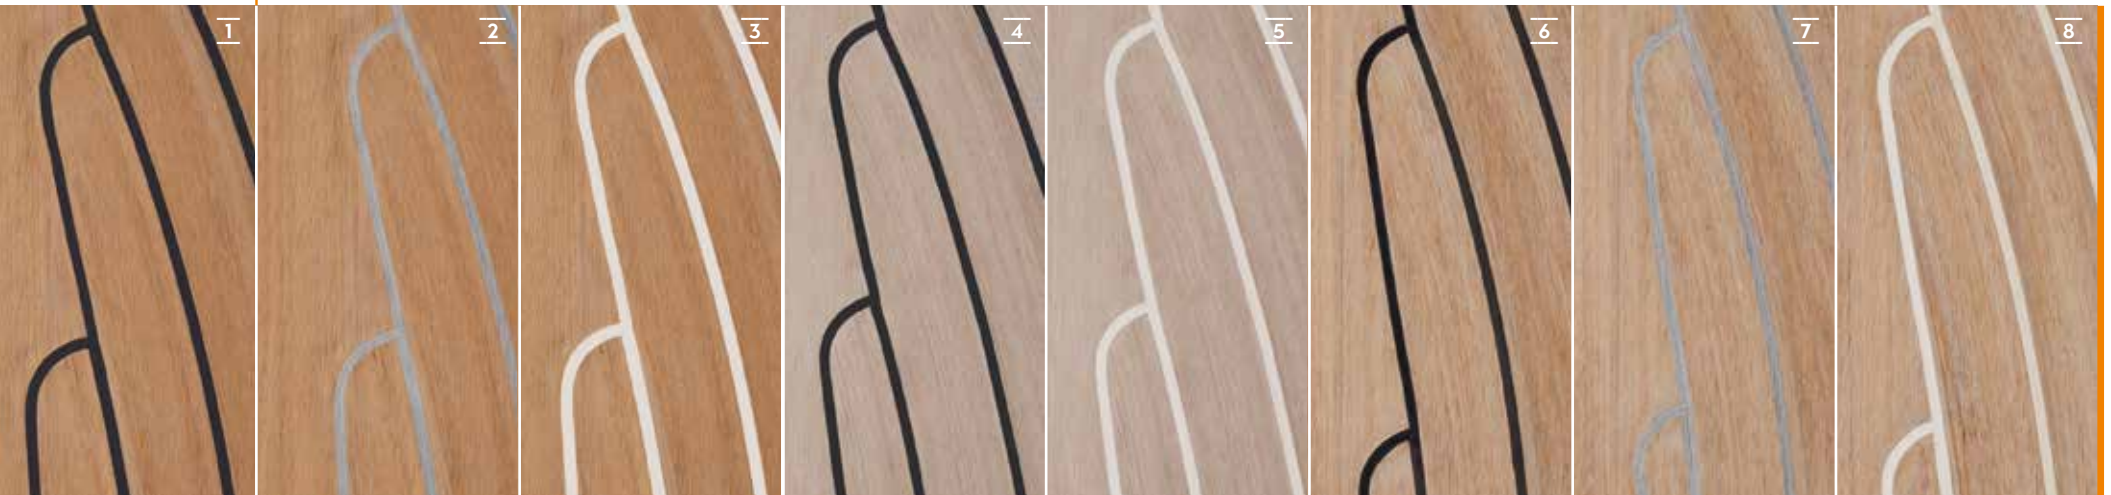

Options Painted Metallic or non Metallic
Hanse T-Top \approx 460, \approx 510 – \approx 588

COACH ROOF - SIDE DECK - COCKPIT BENCHES

REAL TEAK

Option
↻ 315 – ↻ 588

SYNTHETIC TEAK

Options ↻ 315 – ↻ 588

- 1 Classic Teak Black 2 Classic Teak Grey 3 Classic Teak White
- 4 Blue Water Teak Black 5 Blue Water Teak White
- 6 Grinded Teak Black 7 Grinded Teak Grey 8 Grinded Teak White