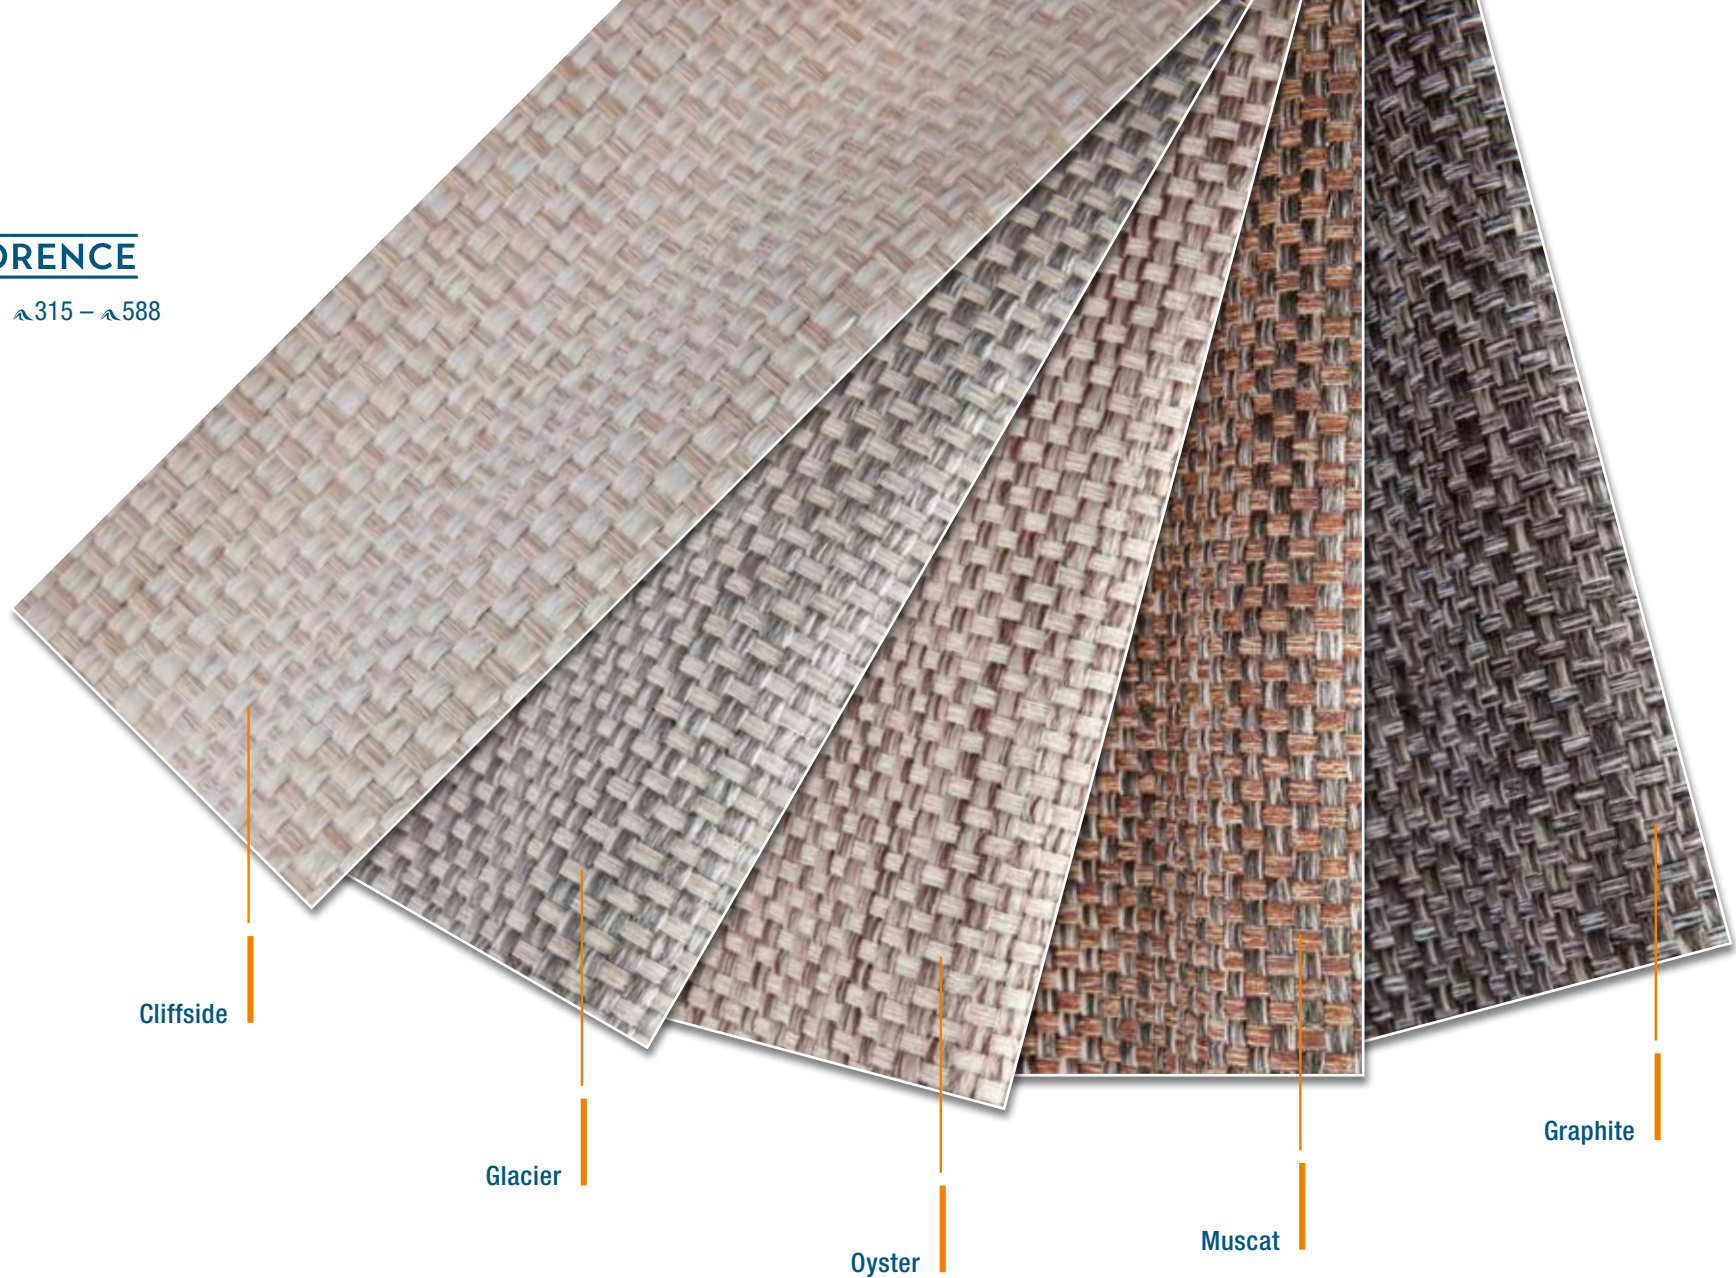

Silver

Stone

Charcoal

Denim

FLORENCE

Option 315 – 588

Cliffside

Glacier