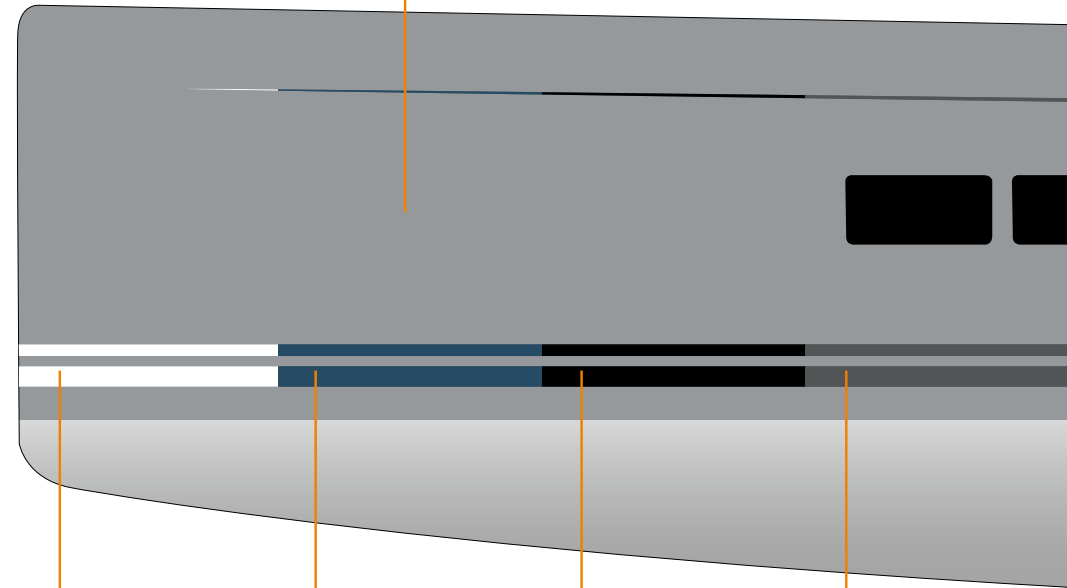

Signal White
RAL 9003
Option

Dark Blue
RAL 5004
Option

Black
RAL 9011
Option

Dark Grey
RAL 7043
Standard

GELCOAT WATER- & COVELINE

~315 – ~588