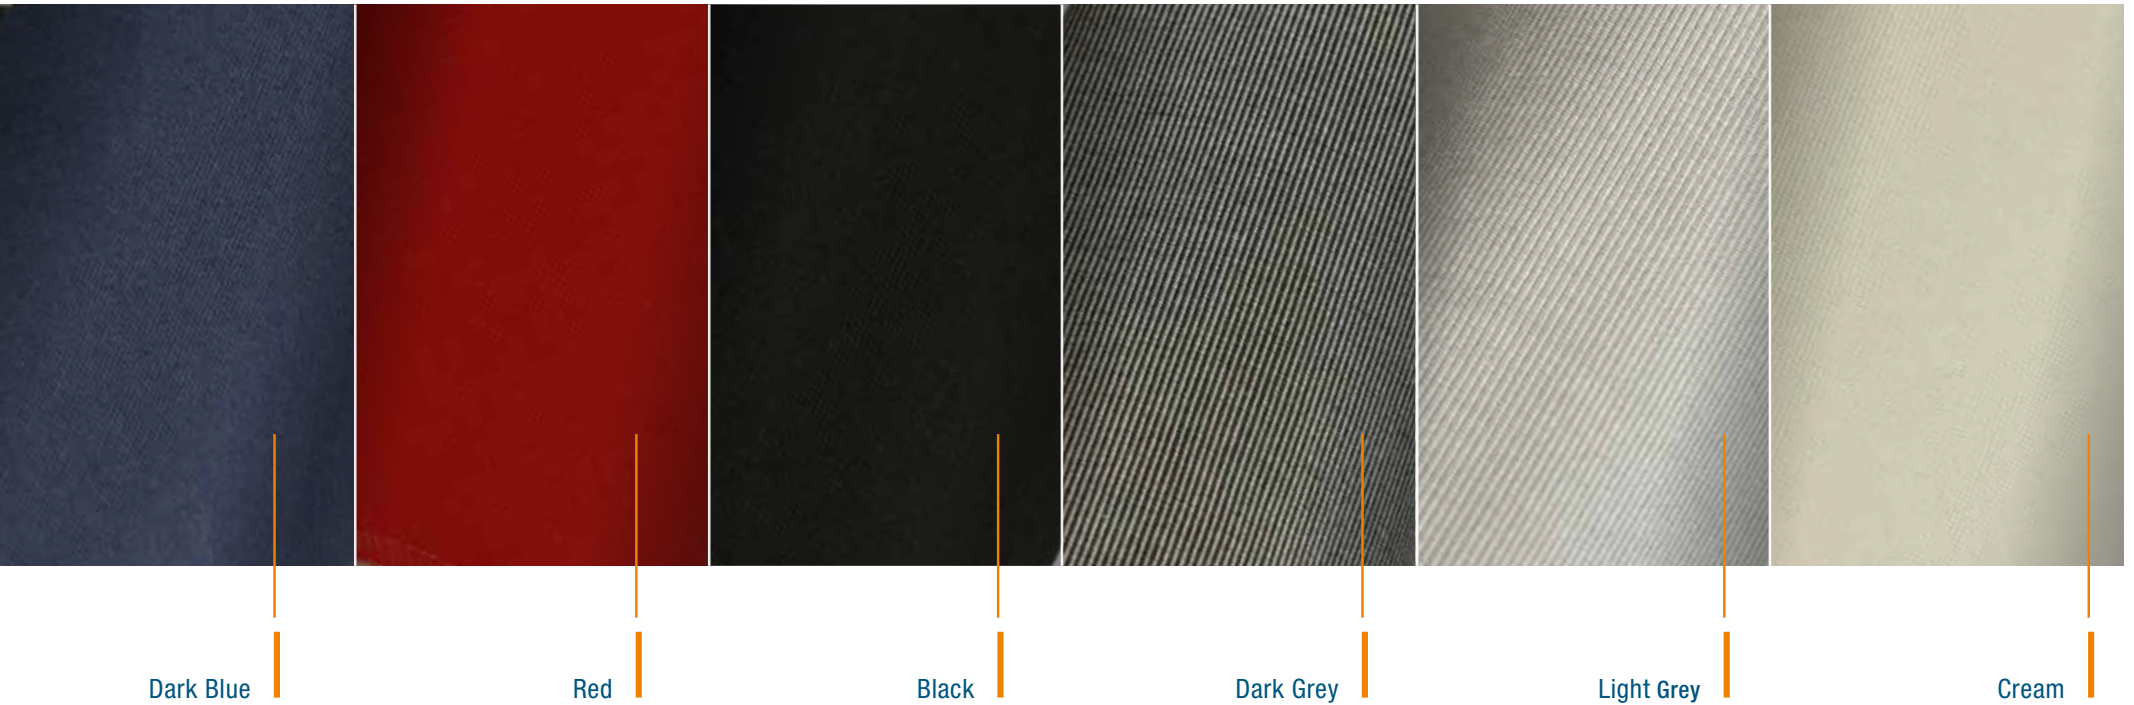

CUSHIONS COCKPIT Option $\text{R}315 - \text{R}588$

CUSHIONS HELMSMAN SEATS Option $\text{R}388 - \text{R}588$

CUSHIONS WETBAR Option $\text{R}460 - \text{R}588$

SUNBED CUSHIONS COACH ROOF Option $\text{R}388 - \text{R}588$

SUNBED CUSHIONS FOREDECK Option $\text{R}548 - \text{R}588$