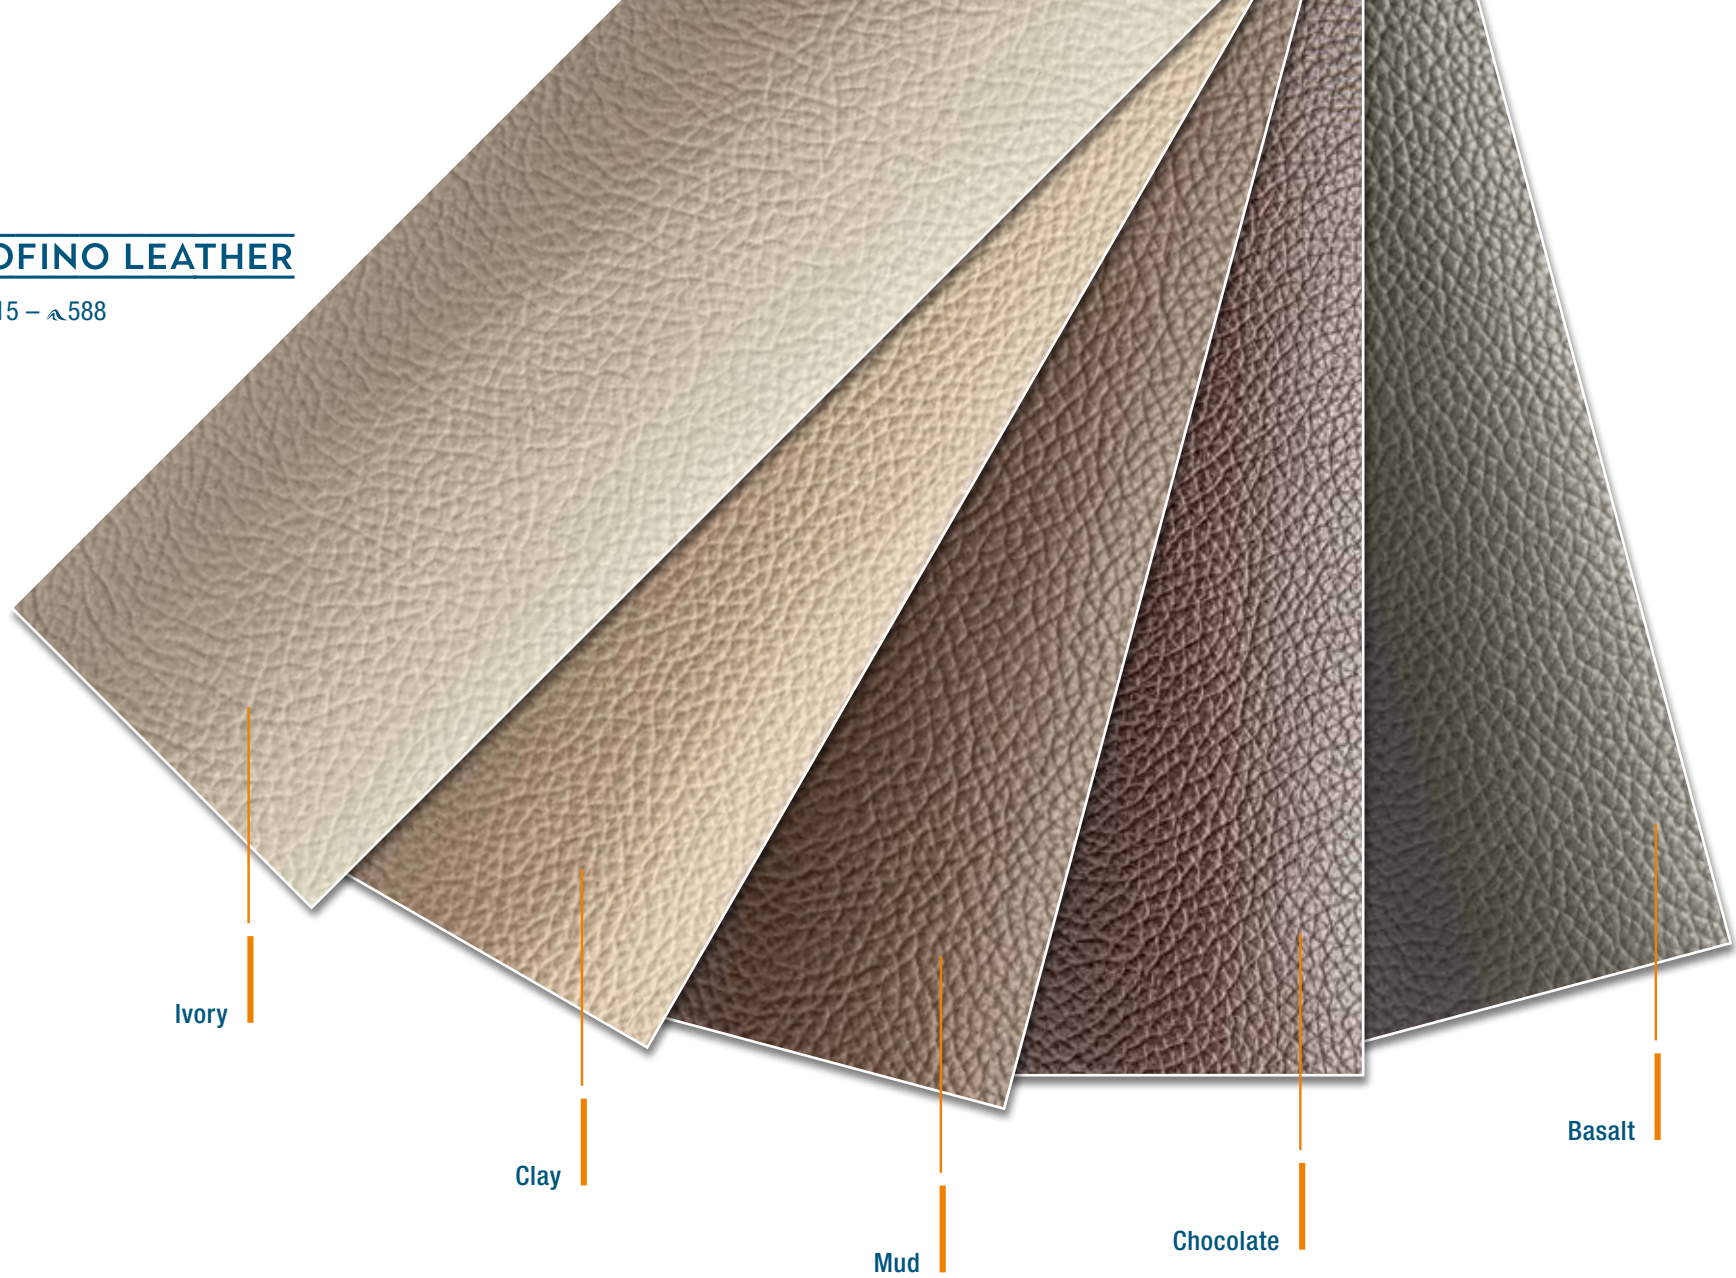

PORTOFINO LEATHER

Option 315 – 588

Ivory

Clay

Mud

Chocolate

Basalt