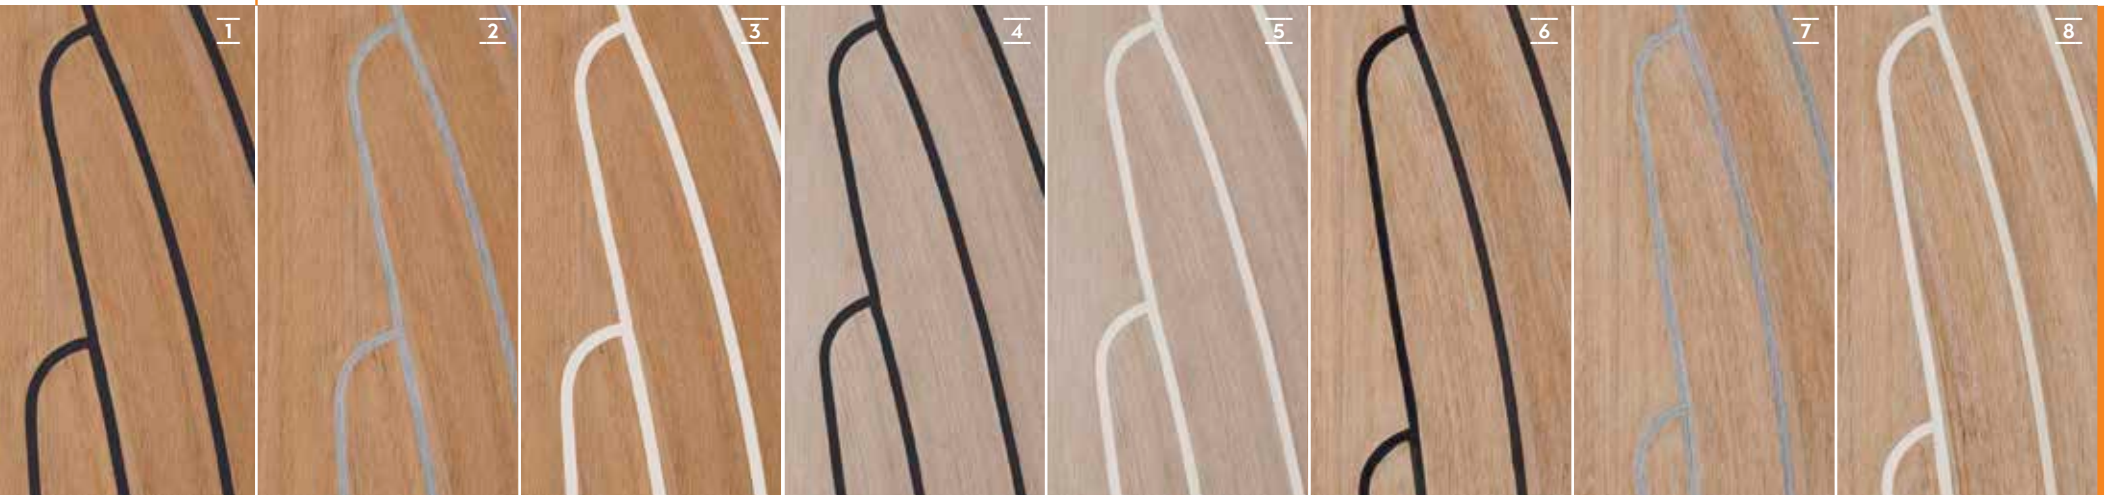

TEAK

Option
€315 – €675

SYNTHETIC TEAK

Options €315 – €675

- 1 Teak Black 2 Teak Grey 3 Teak White
- 4 Weathered Black 5 Weathered White
- 6 Scrubbed Black 7 Scrubbed Grey 8 Scrubbed White

Options  315 –  675