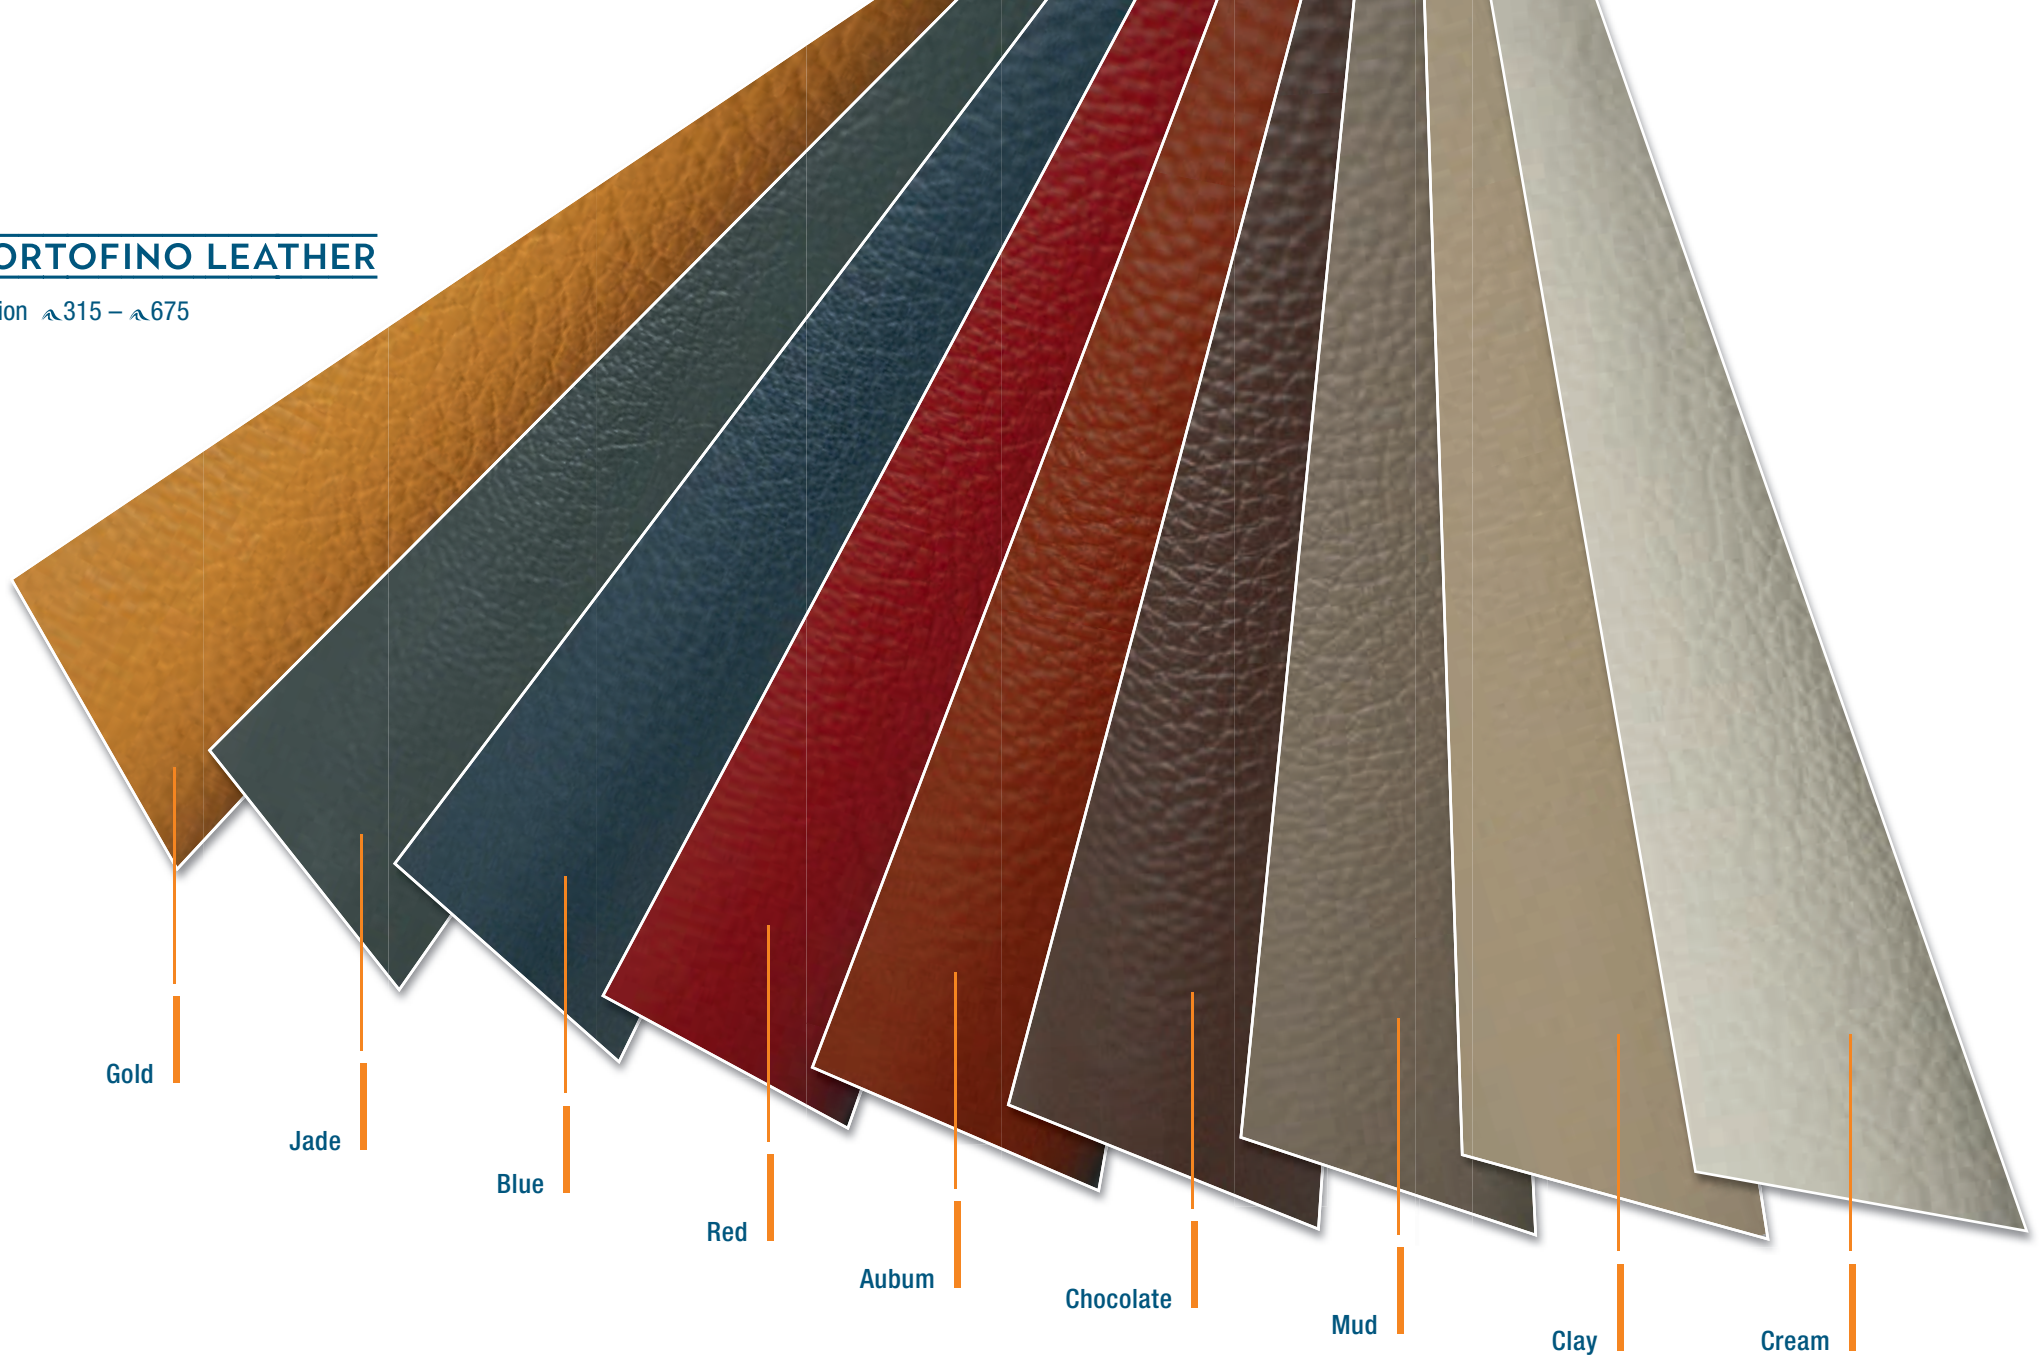

PAINTED HULL, WATER- & COVELINE

At Hanse, you can choose from a huge range of different paint colours.
Your dealer will be happy to advise you.

52 colours according to Alexseal Premium Topcoat Color selection.
24 colours according to Alexseal Metallic Base Coat Color selection.

Option 315 - 675

Light Grey

Dark Blue

Light Green

Yellow

Red

Brown

Beige

Nature

PORTOFINO LEATHER

Option 315 – 675

Gold

Jade

Blue

Red

Auburn