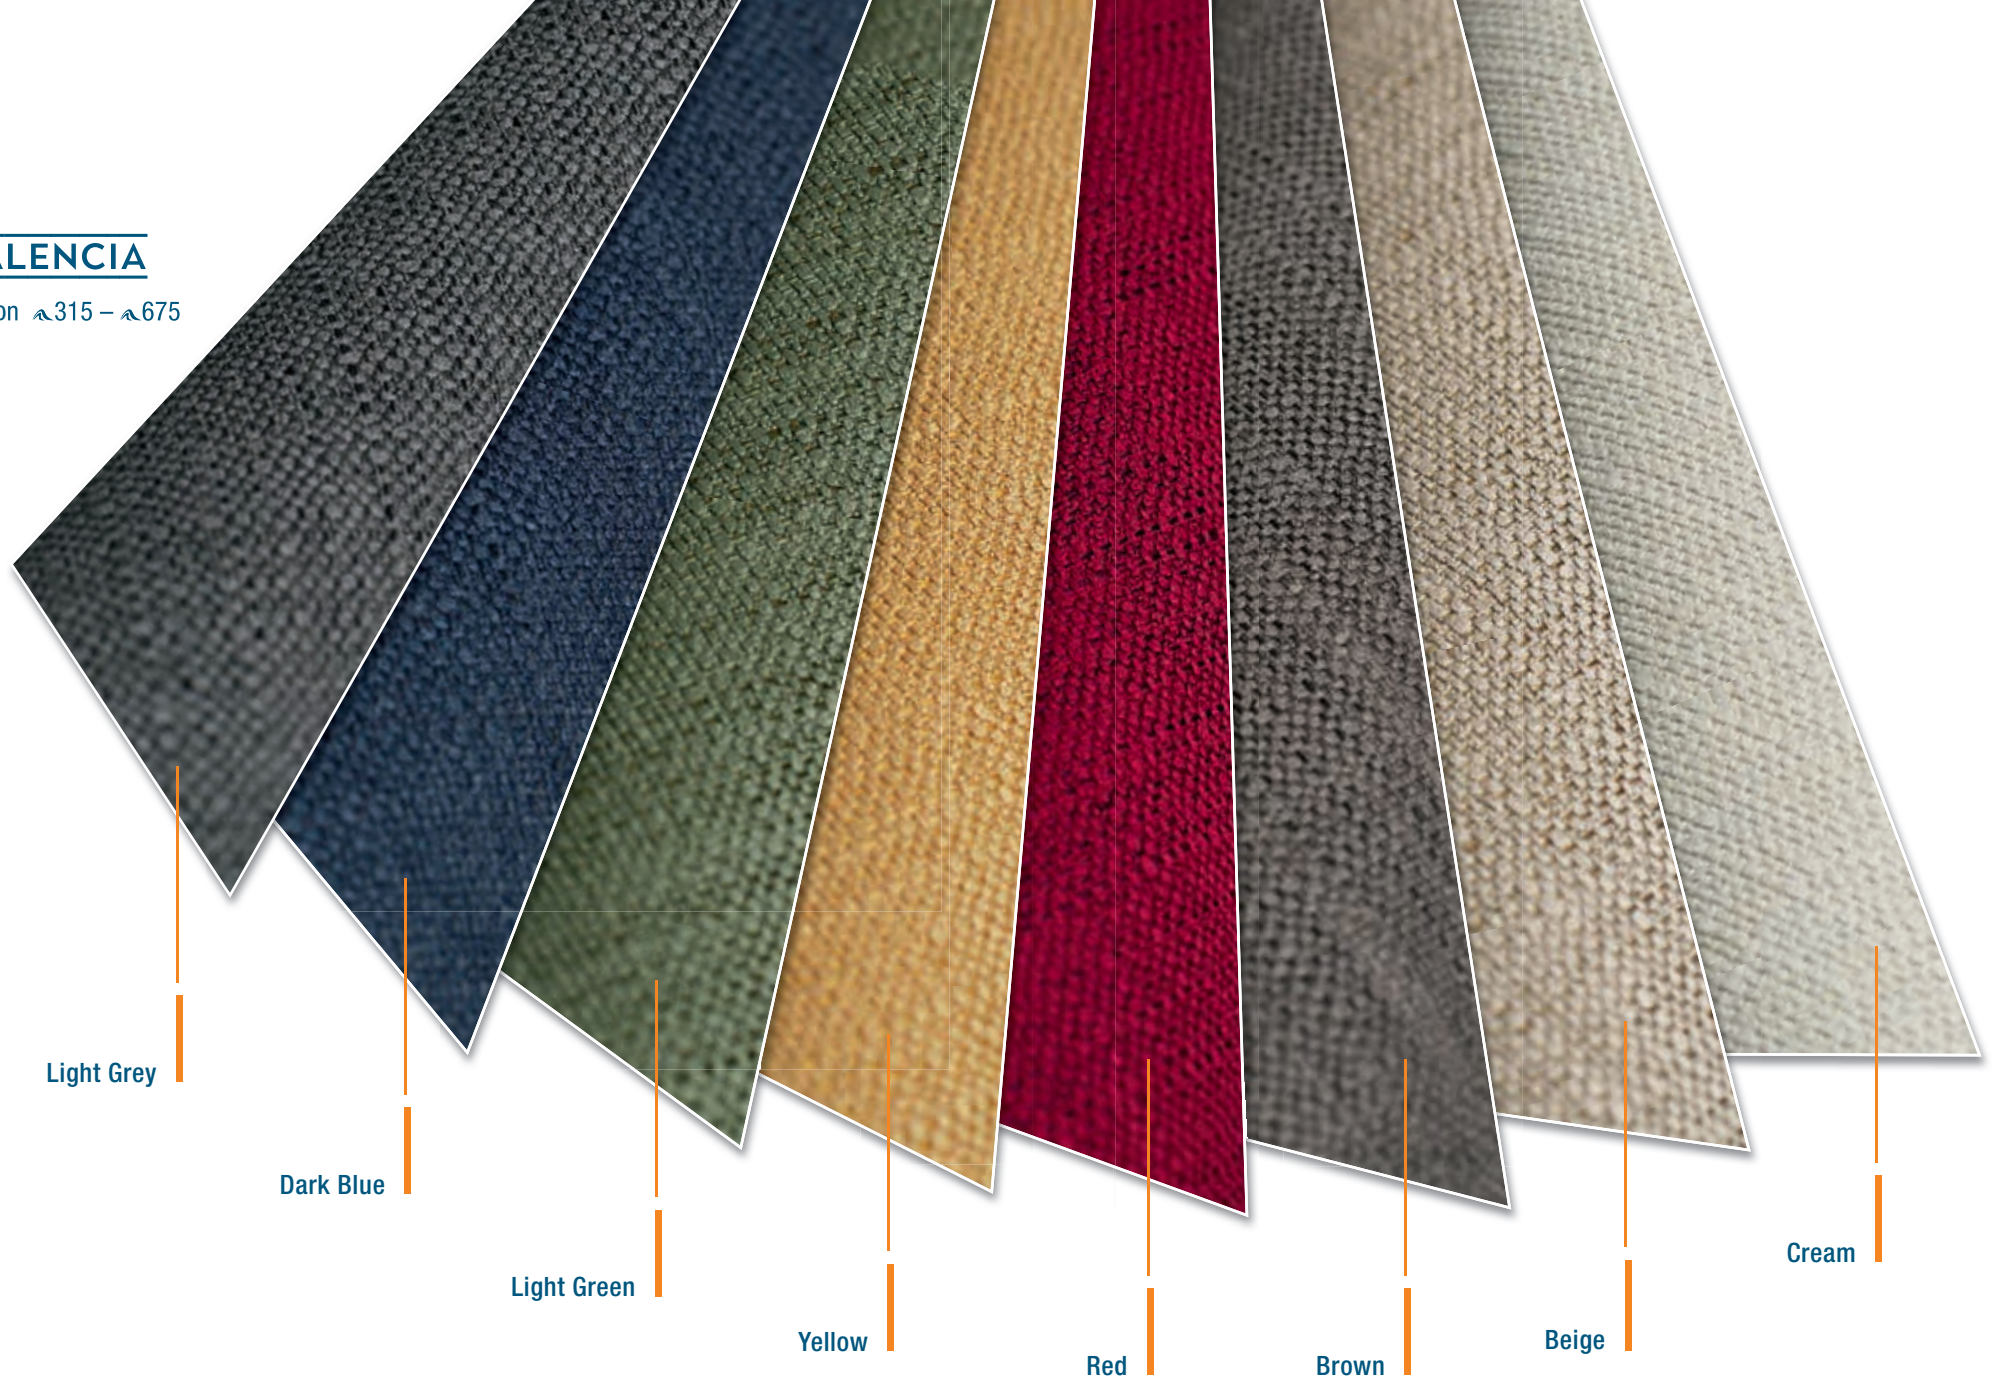

PAINTED HULL, WATER- & COVELINE

At Hanse, you can choose from a huge range of different paint colours.
Your dealer will be happy to advise you.

52 colours according to Alexseal Premium Topcoat Color selection.
24 colours according to Alexseal Metallic Base Coat Color selection.

Cream
Standard

Sand
Option

Chocolate
Option

Red
Option

Yellow
Option

Blue
Option

Dark Grey
Option

VALENCIA

Option 315 - 675

Light Grey

Dark Blue

Light Green

Yellow

Red

Brown

Beige