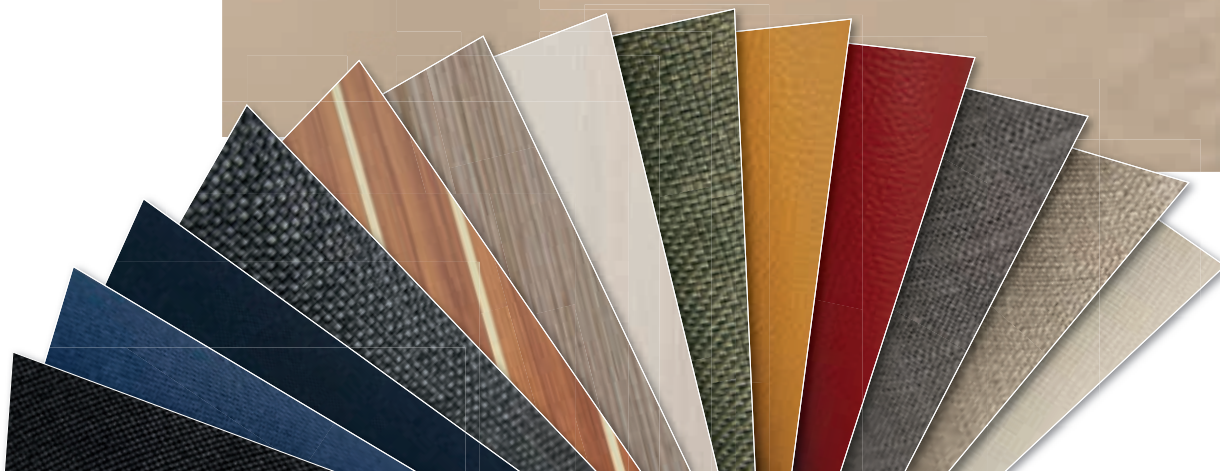

CHOOSE ONE

ABSOLUTELY UNIQUE YACHT

You won't find any production yacht more customisable than a Hanse. Thanks to the wide range of upholstery, furniture wood and carpets, we offer thousands of individual furnishing arrangements. A wide choice like this is unique in the market.