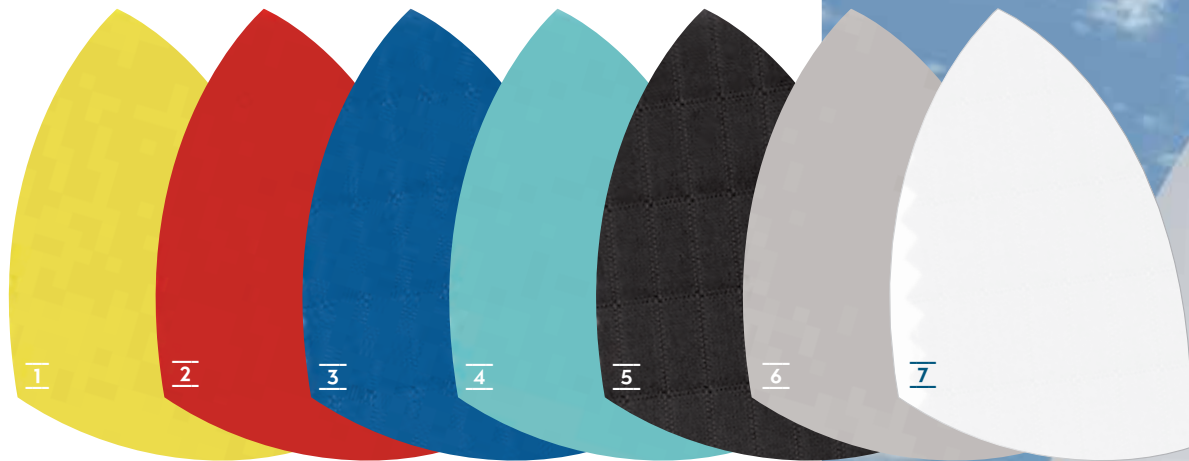

TEAK

Option
€315 – €675

SYNTHETIC TEAK

Options €315 – €675

- 1 Teak Black 2 Teak Grey 3 Teak White
- 4 Weathered Black 5 Weathered White
- 6 Scrubbed Black 7 Scrubbed Grey 8 Scrubbed White

Options  315 –  675