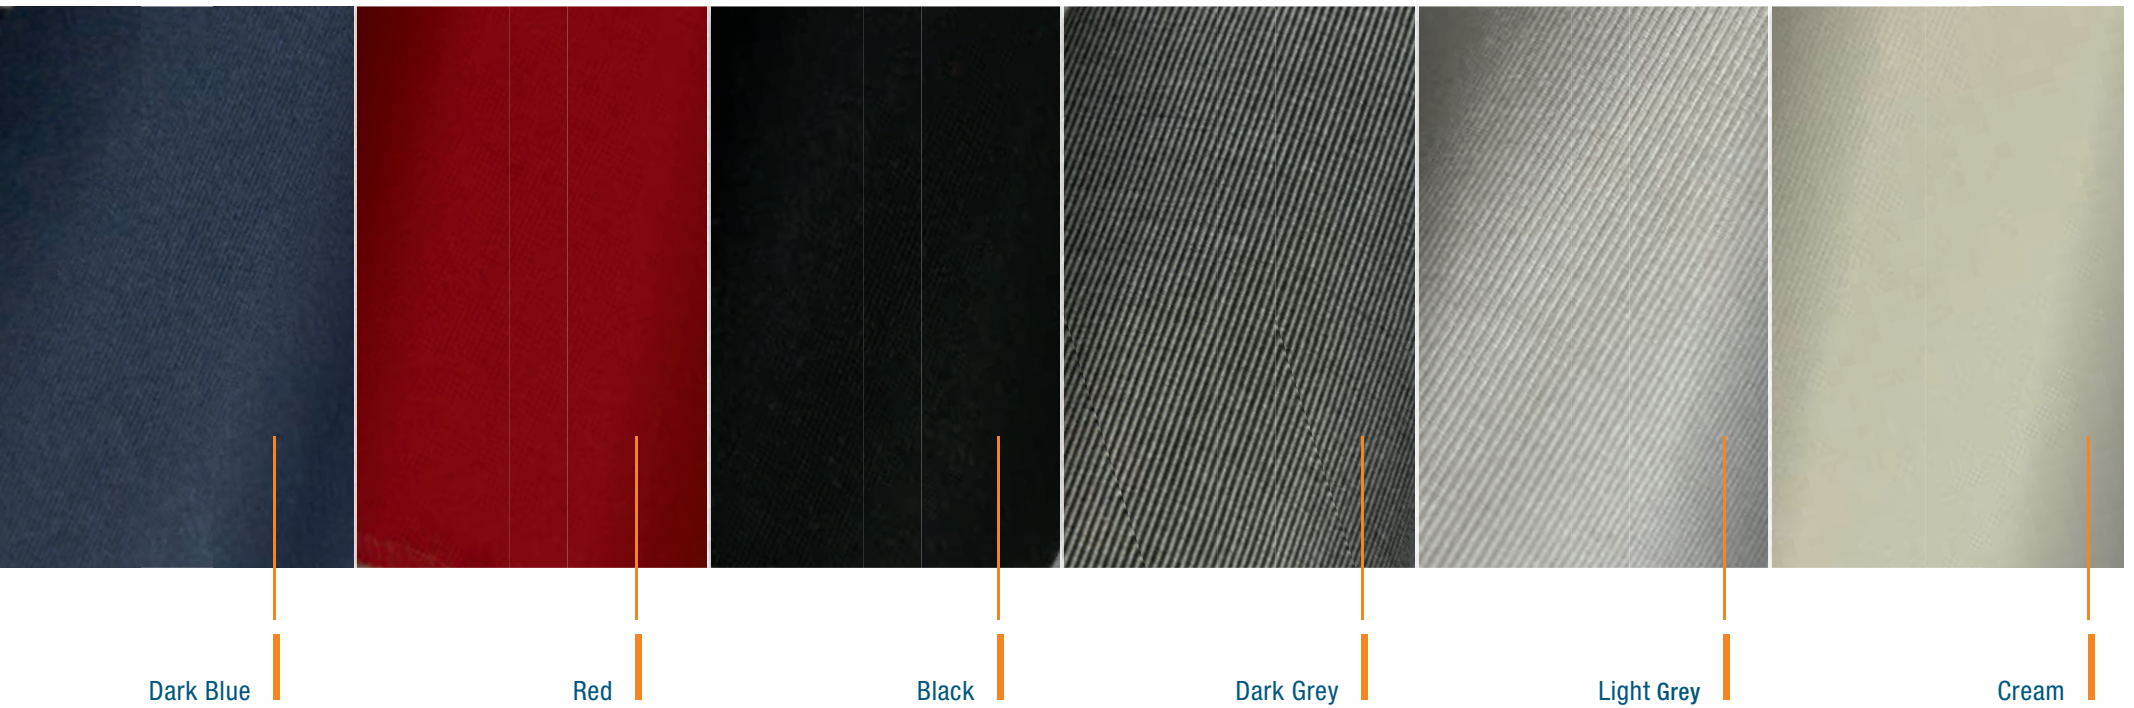

CUSHIONS COCKPIT Option $\text{R}315 - \text{R}675$

CUSHIONS HELMSMAN SEATS Option $\text{R}388 - \text{R}588$

CUSHIONS WETBAR Option $\text{R}508 - \text{R}588$

SUN BED CUSHIONS COACH ROOF Option $\text{R}388 - \text{R}588$

SUN BED CUSHIONS FOREDECK Option $\text{R}548 - \text{R}675$