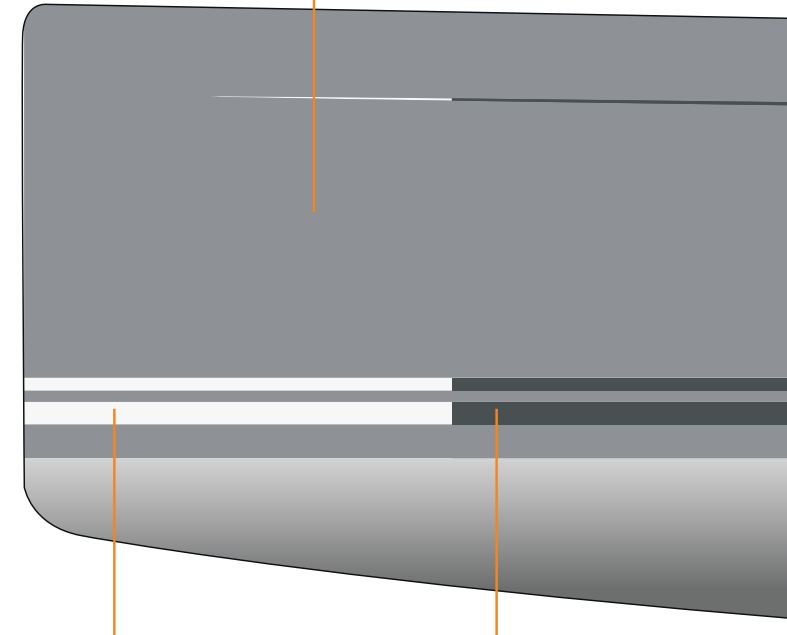

Signal White
RAL 9003
Option

Dark Grey
RAL 7043
Standard